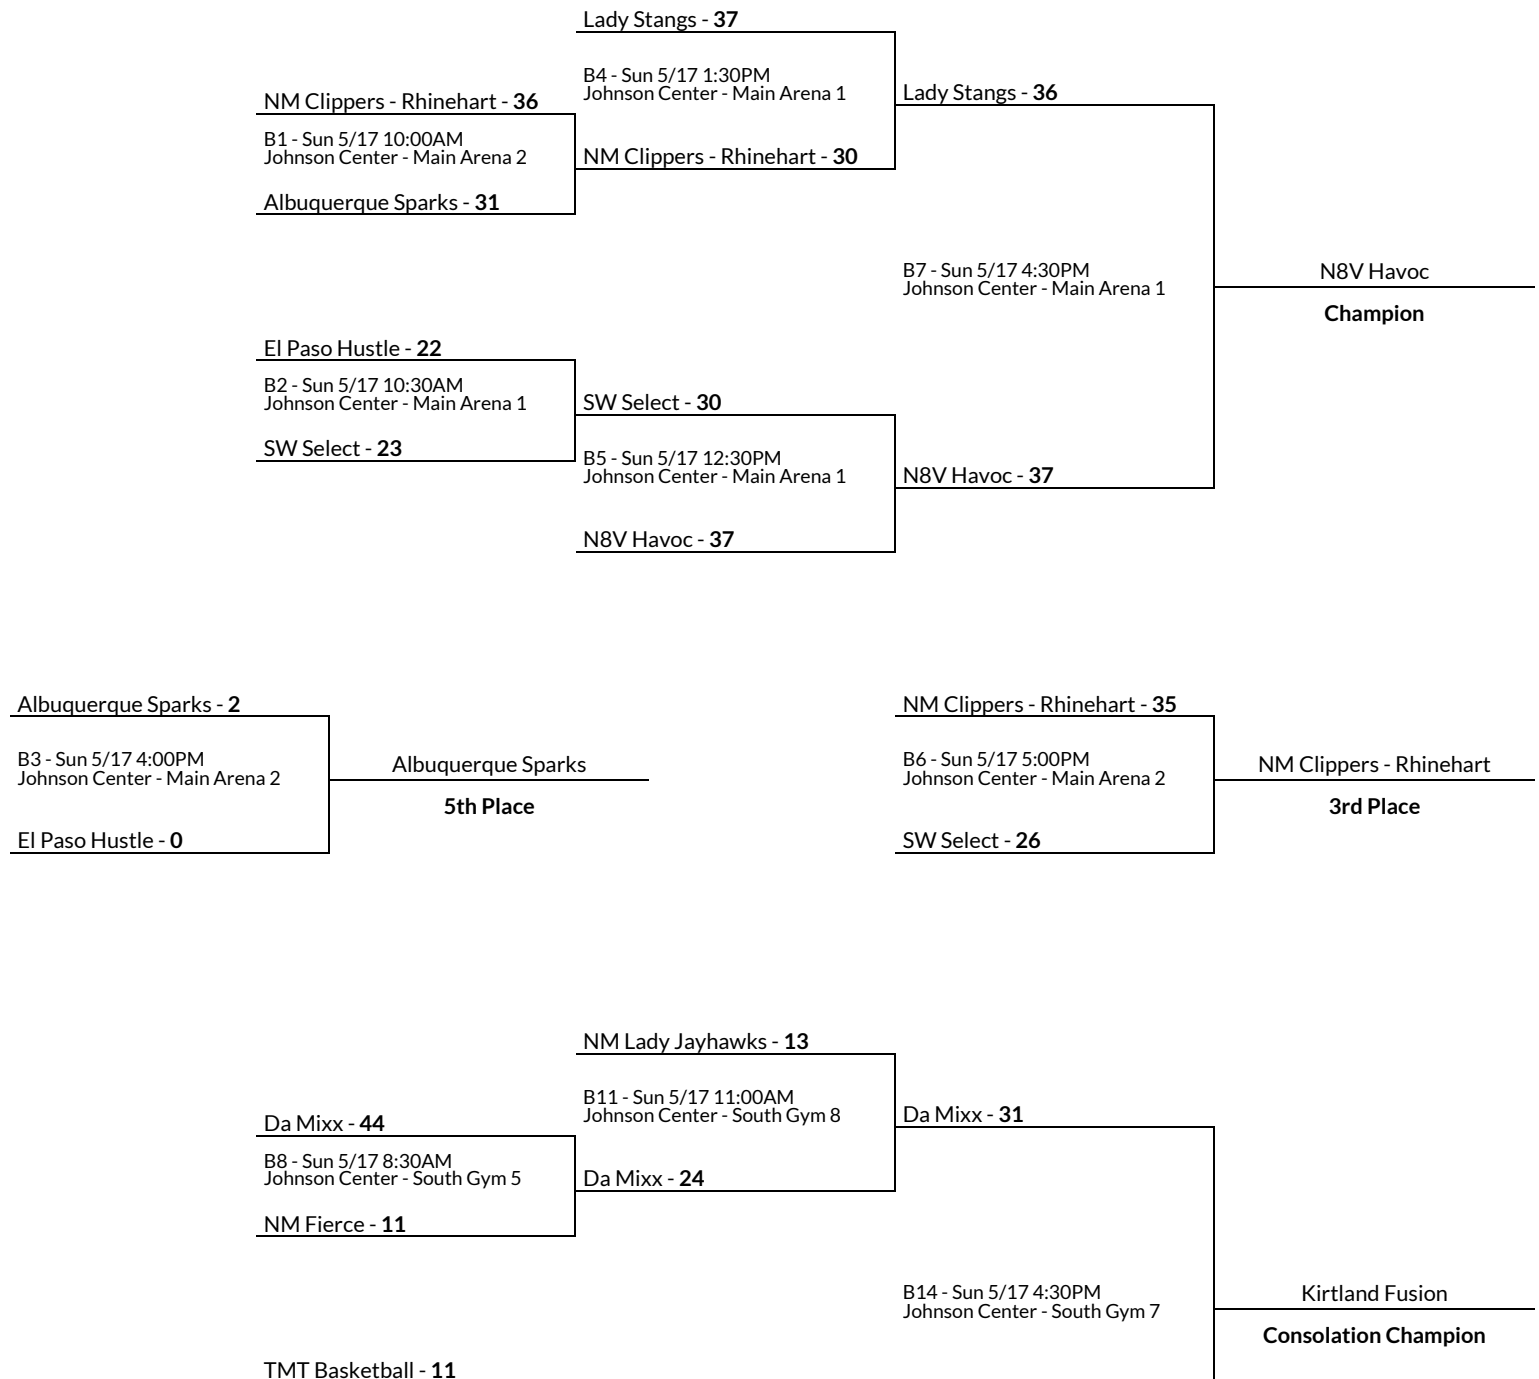

8th Grade Girls

MAYB Rio Grande Shootout

May 15 - 17, 2015
Albuquerque, NM • Bernalillo, NM

Install the mobile app for this event at:
tourneymachine.com

Bracket

B9 - Sun 5/17 9:00AM
Johnson Center - South Gym 8

E Mtn Ice - 18

E Mtn Ice - 5

B12 - Sun 5/17 2:00PM
Johnson Center - Main Arena 2

Kirtland Fusion - 56

Kirtland Fusion - 48

NM Fierce - 2

B10 - Sun 5/17 4:00PM
Highland High School - Aux Gym

TMT Basketball - 0