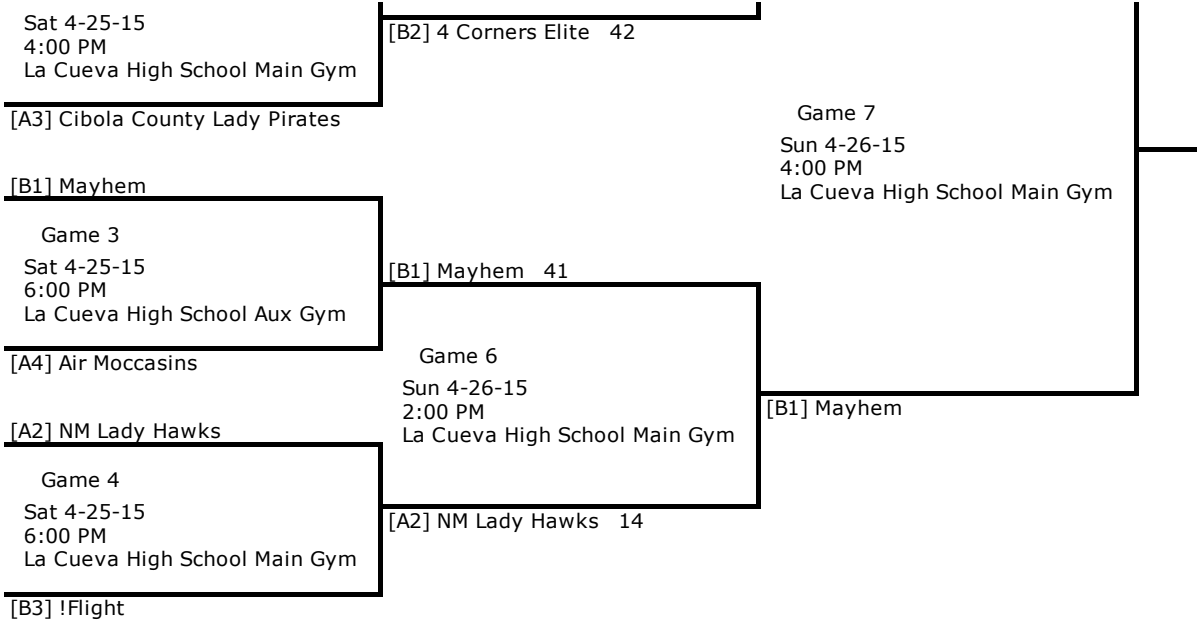

PCT = Winning Percentage | HTH = Head-To-Head | APDiff = Average Point Differential

Pool Play Schedule & Results

Week	Date	Time	Location	Home	Score	Away	Score
Week 1	Fri 4-24-15	7:00 PM	La Cueva High School Main Gym	[A] NM Mustangs	47	[A] NM Lady Hawks	20
		9:00 PM	La Cueva High School Main Gym	[A] Air Moccasins	34	[A] Cibola County Lady Pirates	35
		9:00 PM	Temple Baptist Church	[B] 4 Corners Elite	41	[B] Laguna Sports Academy	40
	Sat 4-25-15	10:00 AM	La Cueva High School Aux Gym	[B] Flight	36	[B] 4 Corners Elite	56
		10:00 AM	La Cueva High School Main Gym	[B] Laguna Sports Academy	39	[B] Mayhem	56
		12:00 PM	La Cueva High School Aux Gym	[A] Cibola County Lady Pirates	21	[A] NM Mustangs	84
		12:00 PM	La Cueva High School Main Gym	[A] NM Lady Hawks	43	[A] Air Moccasins	28
	2:00 PM	La Cueva High School Main Gym	[B] Mayhem	40	[B] Flight	25	

Tournament Bracket

3rd	[B2] 4 Corners Elite
3rd	[A2] NM Lady Hawks
5th	[B3] !Flight
5th	[A4] Air Moccasins
5th	[A3] Cibola County Lady Pirates
5th	[B4] !Laguna Sports Academy

[A1] NM Mustangs

Game 1
Sat 4-25-15
4:00 PM
La Cueva High School Aux Gym

[B4] !Laguna Sports Academy

[B2] 4 Corners Elite

Game 2

[A1] NM Mustangs 77

Game 5
Sun 4-26-15
2:00 PM
La Cueva High School Aux Gym

[A1] NM Mustangs

www.QuickScores.com