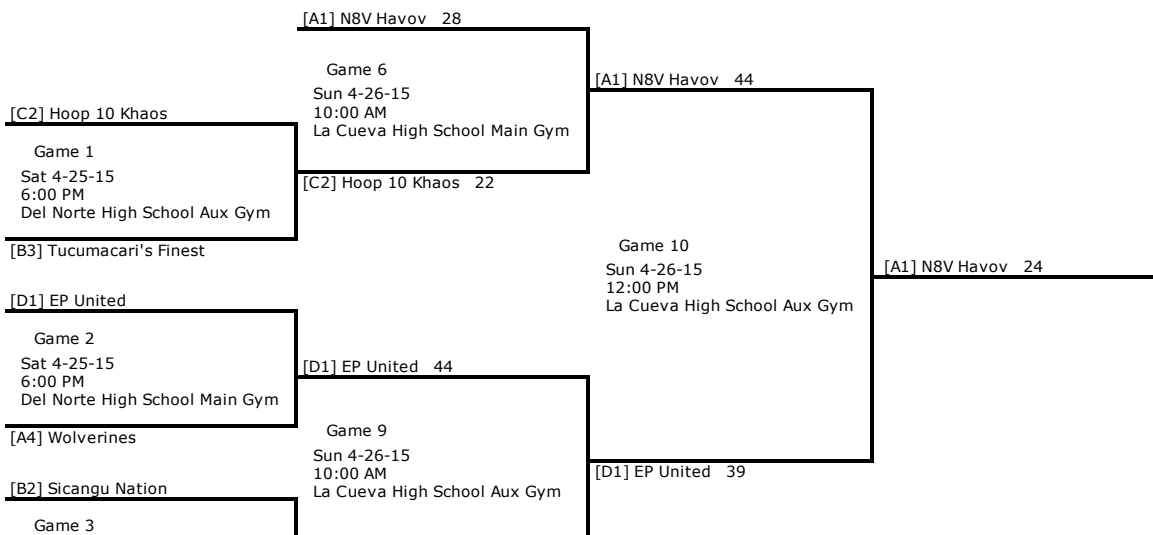

www.quickscores.com/nmclippers

8th Grade Girls

Basketball - 2015 SW Salsa Slam

Pool Play Standings						
Pool	Team	Win	Loss	PCT	HTH	
[A]	N8V Havov	2	0	1.000		
[A]	Lady Stingers	1	1	0.500	1	
[A]	Lady Xtreme	1	1	0.500	2	
[A]	Wolverines	0	2	0.000		
[B]	NM Clippers	2	0	1.000		
[B]	Sicangu Nation	1	1	0.500		
[B]	Tucumacari's Finest	0	2	0.000		
[C]	Kirtland Fusion	2	0	1.000		
[C]	Hoop 10 Khaos	1	1	0.500		
[C]	Huskies	0	2	0.000		
[D]	EP United	2	0	1.000		
[D]	SW Chiles Elite	1	1	0.500		
[D]	LC Phenoms	0	2	0.000		

Tournament Bracket

1st	[B1] NM Clippers	5th	[C2] Hoop 10 Khaos
2nd	[A1] N8V Havov	9th	[A4] Wolverines
3rd	[D1] EP United	9th	[C3] Huskies
3rd	[C1] Kirtland Fusion	9th	[D3] LC Phenoms
5th	[A2] Lady Stingers	9th	[B3] Tucumacari's Finest
5th	[D2] SW Chiles Elite	9th	[A3] Lady Xtreme
5th	[B2] Sicangu Nation		