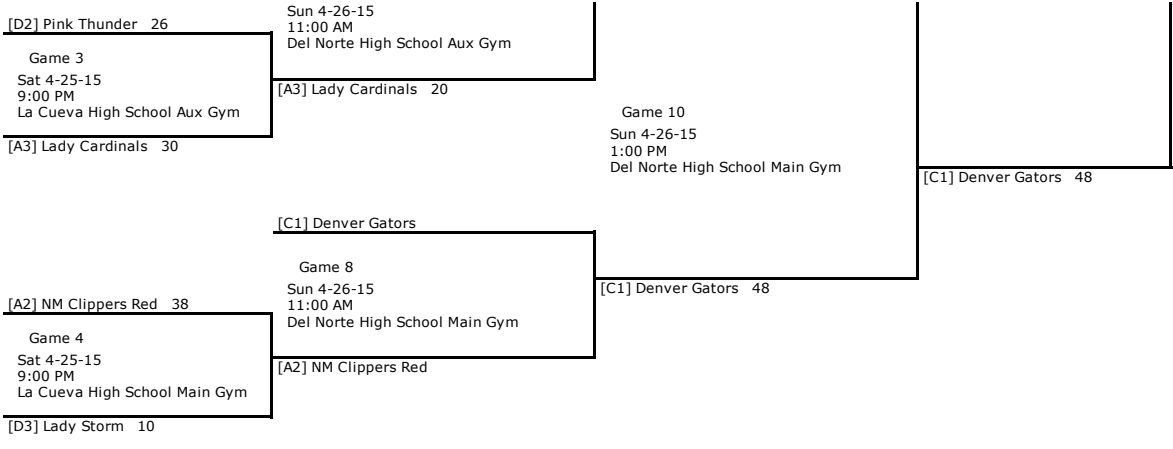

www.QuickScores.com