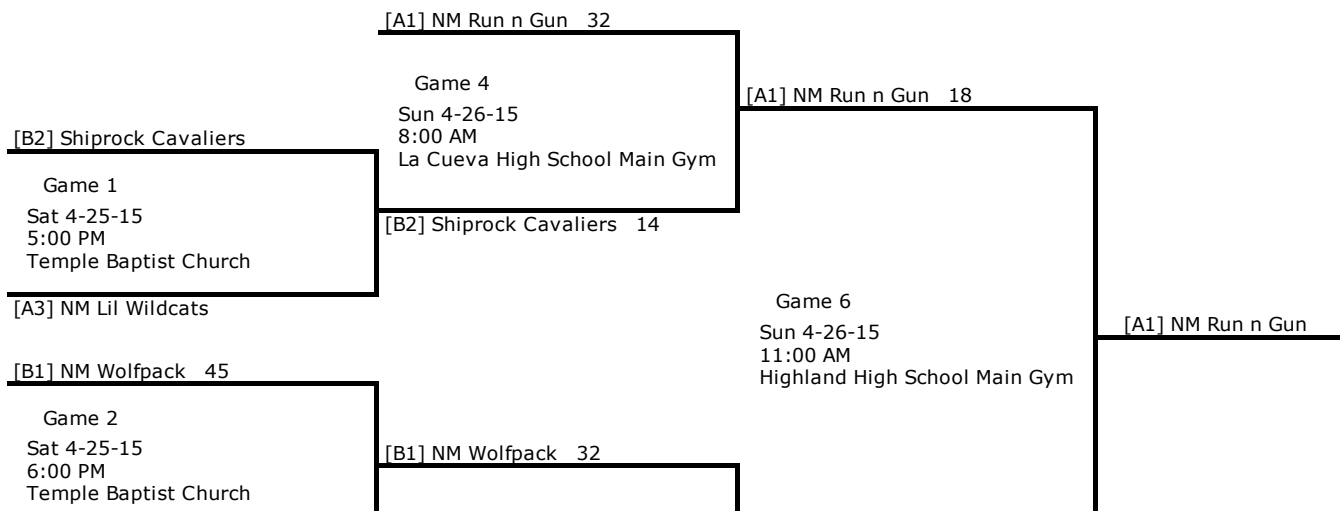

2015 Southwest Salsa Slam

www.quickscores.com/nmclippers

5th Grade Girls

Basketball - 2015 SW Salsa Slam

Pool Play Standings						
Pool	Team	Win	Loss	PCT	HTH	APDiff
[A]	NM Run n Gun	2	0	1.000	--	17.50
[A]	AZ/NM Lady Cats	2	0	1.000	--	12.00
[A]	NM Lil Wildcats	0	2	0.000	--	-13.50
[A]	Cibola County Lady Pirates	0	2	0.000	--	-16.00
[B]	NM Wolfpack	2	0	1.000		13.50
[B]	Shiprock Cavaliers	1	1	0.500		5.50
[B]	Socorro Elite	0	2	0.000		-19.00

PCT = Winning Percentage | HTH = Head-To-Head | APDiff = Average Point Differential

Pool Play Schedule & Results							
Week	Date	Time	Location	Home		Away	
Week 1	Fri 4-24-15	5:00 PM	Del Norte High School Main Gym	[A] Cibola County Lady Pirates	21	[A] NM Run n Gun	65
		6:00 PM	Del Norte High School Aux Gym	[B] NM Wolfpack	59	[B] Socorro Elite	11
	Sat 4-25-15	9:00 AM	Temple Baptist Church	[B] Shiprock Cavaliers	18	[B] NM Wolfpack	25
		11:00 AM	Temple Baptist Church	[A] AZ/NM Lady Cats	20	[A] Cibola County Lady Pirates	8
		1:00 PM	Temple Baptist Church	[A] NM Lil Wildcats	26	[A] AZ/NM Lady Cats	38
		3:00 PM	Temple Baptist Church	[B] Socorro Elite	19	[B] Shiprock Cavaliers	37
		4:00 PM	Temple Baptist Church	[A] NM Run n Gun	25	[A] NM Lil Wildcats	10

Tournament Bracket

1st	[A1] NM Run n Gun
2nd	[B1] NM Wolfpack
3rd	[A2] AZ/NM Lady Cats
3rd	[B2] Shiprock Cavaliers
5th	[A4] Cibola County Lady Pirates
5th	[B3] Socorro Elite
5th	[A3] NM Lil Wildcats

[A4] Cibola County Lady Pirates 13	Game 5	
[A2] AZ/NM Lady Cats 42	Sun 4-26-15 8:00 AM La Cueva High School Aux Gym	[B1] NM Wolfpack 12
Game 3 Sat 4-25-15 8:00 PM Temple Baptist Church	[A2] AZ/NM Lady Cats 31	
[B3] Socorro Elite 19		