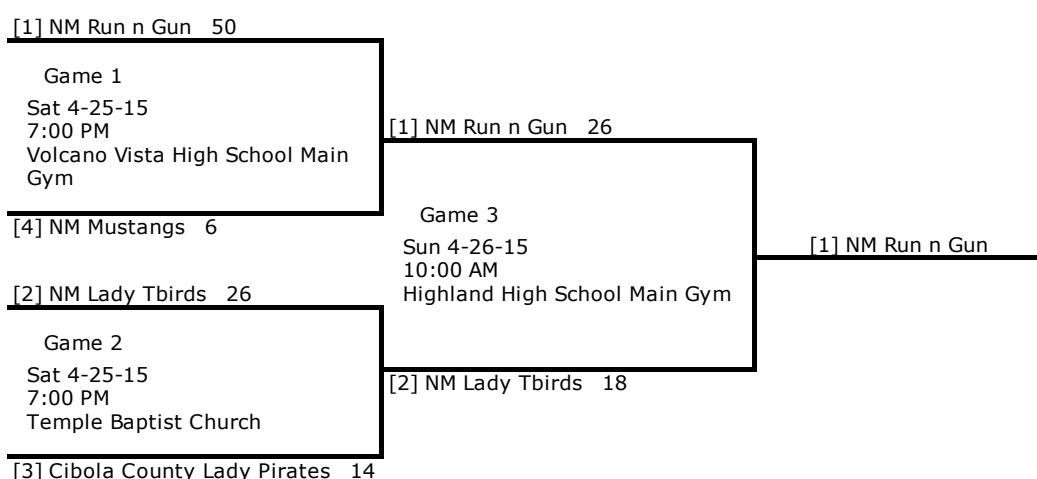

### 4th Grade Girls Basketball - 2015 SW Salsa Slam

Pool Play Standings					
Team	Win	Loss	PCT	HTH	APDiff
NM Run n Gun	2	0	1.000	--	18.00
NM Lady Tbirds	2	0	1.000	--	15.00
Cibola County Lady Pirates	0	2	0.000	--	-13.00
NM Mustangs	0	2	0.000	--	-20.00

PCT = Winning Percentage | HTH = Head-To-Head | APDiff = Average Point Differential

Pool Play Schedule & Results							
Week	Date	Time	Location	Home	Away		
Week 1	Sat 4-25-15	8:00 AM	Temple Baptist Church	<b>NM Run n Gun</b>	<b>24</b>	Cibola County Lady Pirates	<b>8</b>
		10:00 AM	Temple Baptist Church	<b>NM Run n Gun</b>	<b>27</b>	NM Mustangs	<b>2</b>
		12:00 PM	Temple Baptist Church	Cibola County Lady Pirates	10	<b>NM Lady Tbirds</b>	<b>20</b>
		2:00 PM	Temple Baptist Church	NM Mustangs	5	<b>NM Lady Tbirds</b>	<b>33</b>

### Tournament Bracket

1st	[1] NM Run n Gun
2nd	[2] NM Lady Tbirds
3rd	[3] Cibola County Lady Pirates
3rd	[4] NM Mustangs

www.QuickScores.com