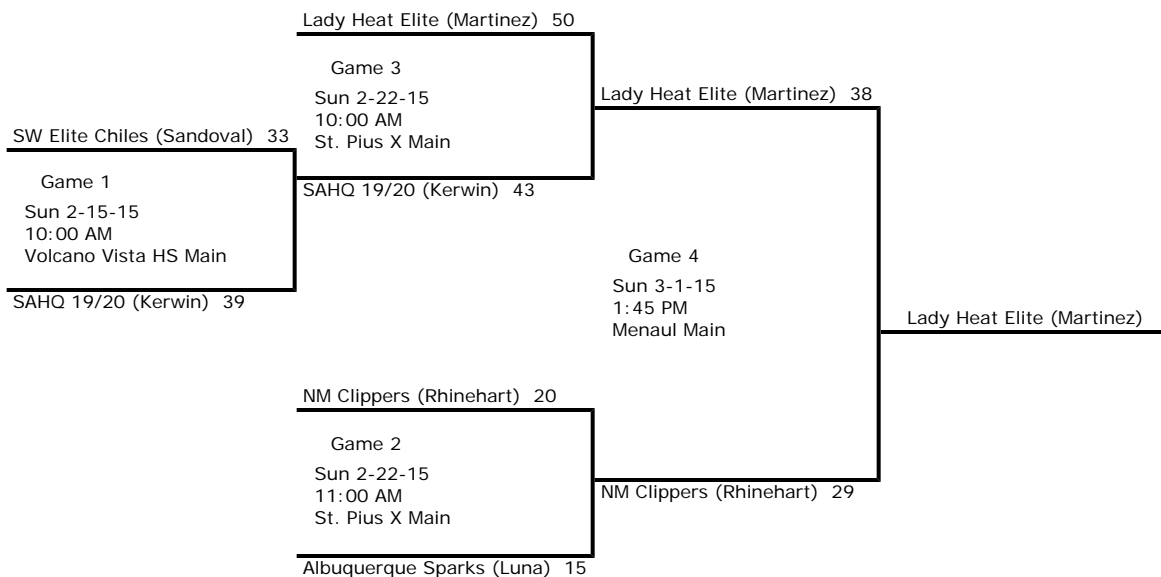

## 8th Girls Gold Tournament

Basketball - Winter 2014-2015

### Tournament Bracket

Champion	Lady Heat Elite (Martinez)
2nd	NM Clippers (Rhinehart)
3rd	Albuquerque Sparks (Luna)
3rd	SAHQ 19/20 (Kerwin)
5th	SW Elite Chiles (Sandoval)

www.QuickScores.com

www.quickscores.com/ayblbasketball